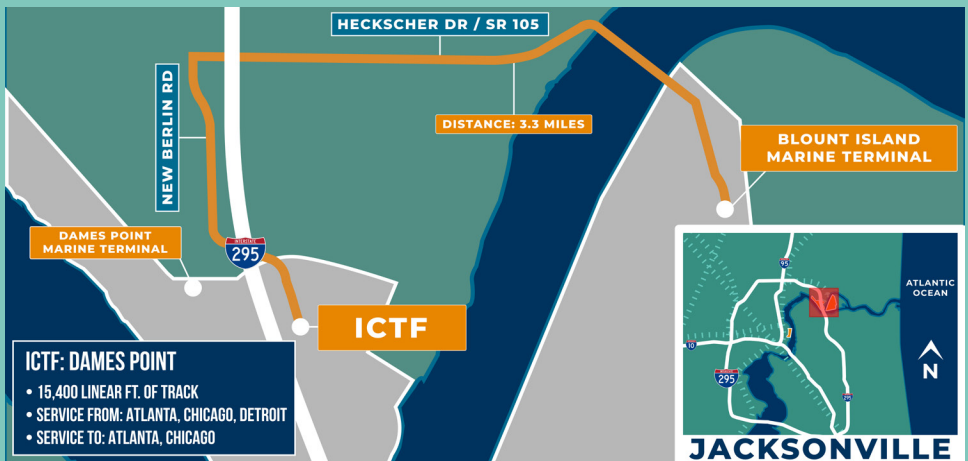

RAIL YARD AT DAMES POINT (ICTF)