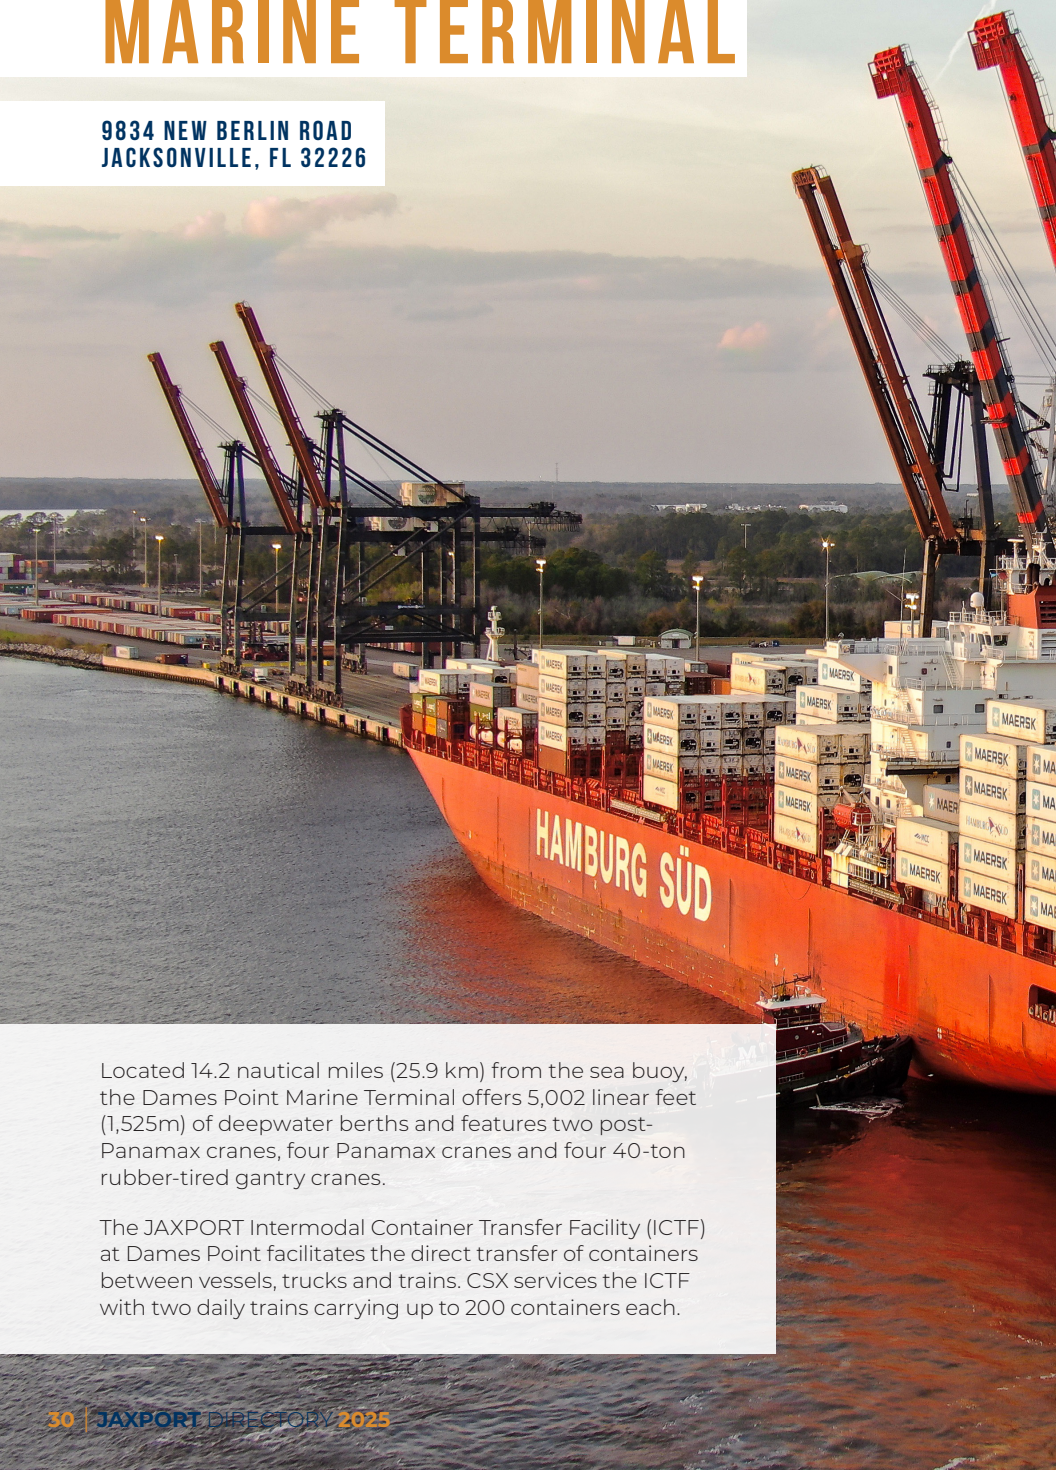

DAMES POINT MARINE TERMINAL

9834 NEW BERLIN ROAD
JACKSONVILLE, FL 32226

Located 14.2 nautical miles (25.9 km) from the sea buoy, the Dames Point Marine Terminal offers 5,002 linear feet (1,525m) of deepwater berths and features two post-Panamax cranes, four Panamax cranes and four 40-ton rubber-tired gantry cranes.

The JAXPORT Intermodal Container Transfer Facility (ICTF) at Dames Point facilitates the direct transfer of containers between vessels, trucks and trains. CSX services the ICTF with two daily trains carrying up to 200 containers each.